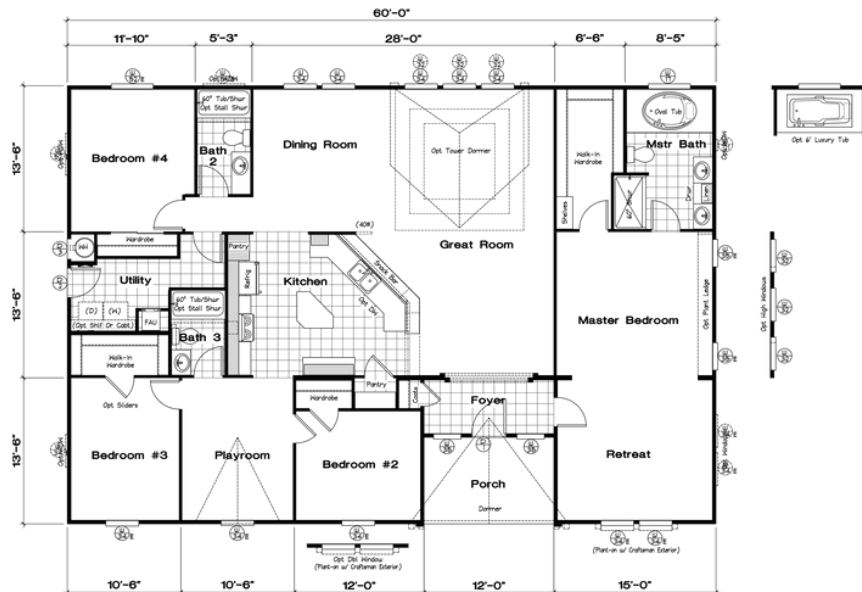

GE601K Model number: 71GOW42604AH19

4 beds • 2 baths • 2520 sq.ft. • 42' width • 60' depth

Our home building facilities invest in continuous product and process improvements. Plans, dimensions, features, materials, specifications and availability are subject to change without notice or obligation. Renderings and floor plans are representative likenesses of our homes and may differ from the actual homes. We invite you to tour a Home Center near you and inspect the highest value in quality housing available or call (928) 768-8888 to speak with a Home Consultant. Copyright 2017, CMH. All rights reserved.