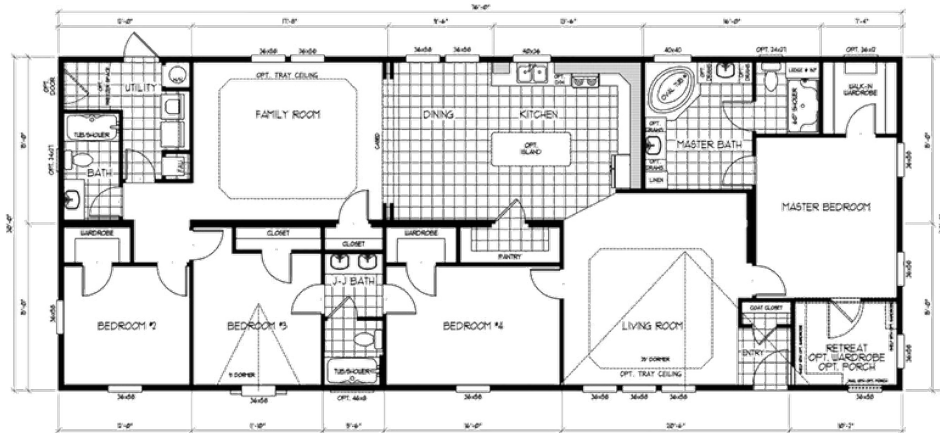

KS3076A Model number: 93KSS30764AH18

4 beds • 2 baths • 2280 sq.ft. • 30' width • 76' depth

Our home building facilities invest in continuous product and process improvements. Plans, dimensions, features, materials, specifications and availability are subject to change without notice or obligation. Renderings and floor plans are representative likenesses of our homes and may differ from the actual homes. We invite you to tour a Home Center near you and inspect the highest value in quality housing available or call (928) 768-8888 to speak with a Home Consultant. Copyright 2017, CMH. All rights reserved.