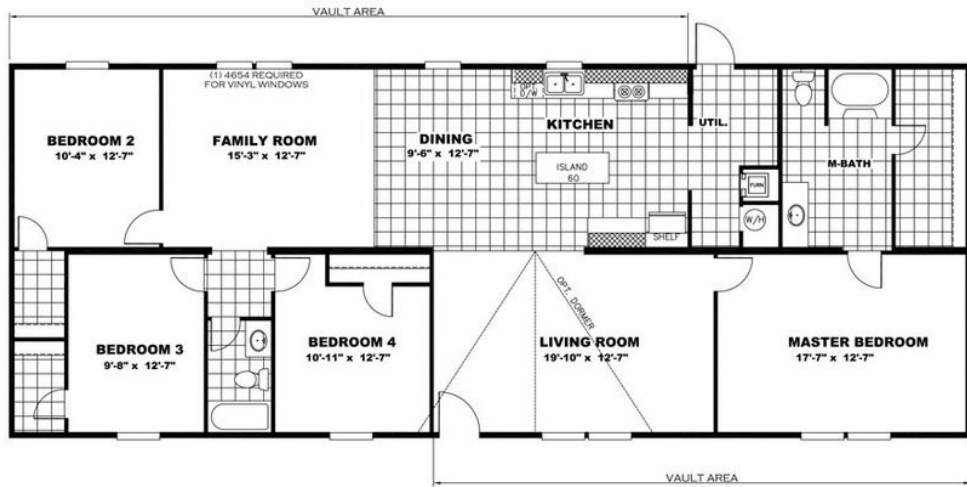

PRIDE Model number:

4 beds • 2 baths • 1791 sq.ft. • 28' width • 68' depth

Our home building facilities invest in continuous product and process improvements. Plans, dimensions, features, materials, specifications and availability are subject to change without notice or obligation. Renderings and floor plans are representative likenesses of our homes and may differ from the actual homes. We invite you to tour a Home Center near you and inspect the highest value in quality housing available or call (928) 768-8888 to speak with a Home Consultant. Copyright 2017, CMH. All rights reserved.