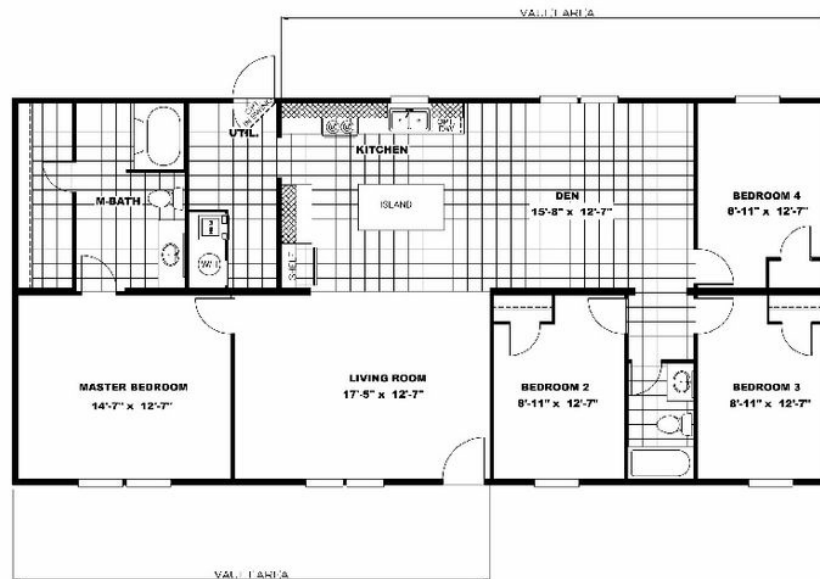

MARVEL Model number:

4 beds • 2 baths • 1475 sq.ft. • 28' width • 56' depth

Our home building facilities invest in continuous product and process improvements. Plans, dimensions, features, materials, specifications and availability are subject to change without notice or obligation. Renderings and floor plans are representative likenesses of our homes and may differ from the actual homes. We invite you to tour a Home Center near you and inspect the highest value in quality housing available or call (928) 768-8888 to speak with a Home Consultant. Copyright 2017, CMH. All rights reserved.