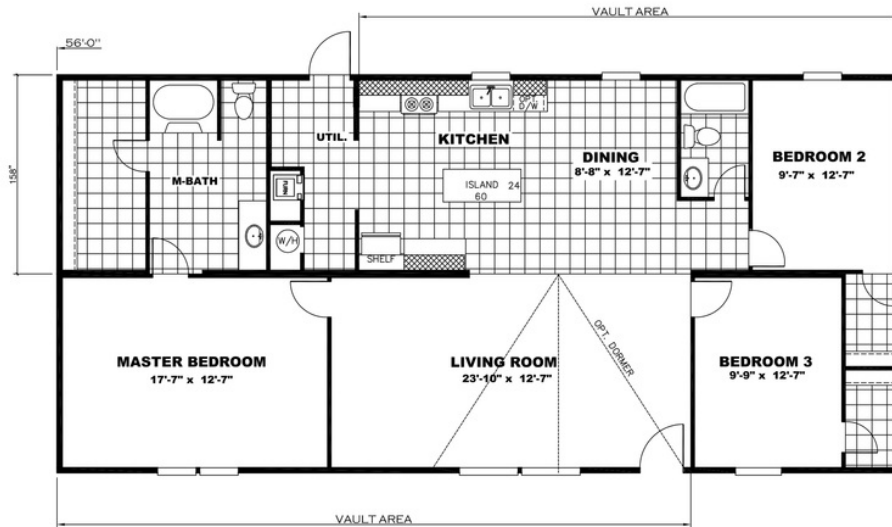

THRILL Model number:

3 beds • 2 baths • 1475 sq.ft. • 28' width • 56' depth

Our home building facilities invest in continuous product and process improvements. Plans, dimensions, features, materials, specifications and availability are subject to change without notice or obligation. Renderings and floor plans are representative likenesses of our homes and may differ from the actual homes. We invite you to tour a Home Center near you and inspect the highest value in quality housing available or call (928) 768-8888 to speak with a Home Consultant. Copyright 2017, CMH. All rights reserved.