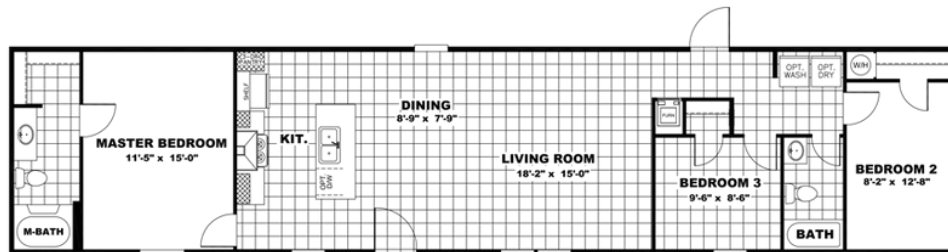

BREEZE I HD

BREEZE I HD Model number: 51SSP16723AH19S

3 beds • 2 baths • 1152 sq.ft. • 16' width • 72' depth

Our home building facilities invest in continuous product and process improvements. Plans, dimensions, features, materials, specifications and availability are subject to change without notice or obligation. Renderings and floor plans are representative likenesses of our homes and may differ from the actual homes. We invite you to tour a Home Center near you and inspect the highest value in quality housing available or call (928) 768-8888 to speak with a Home Consultant. Copyright 2017, CMH. All rights reserved.