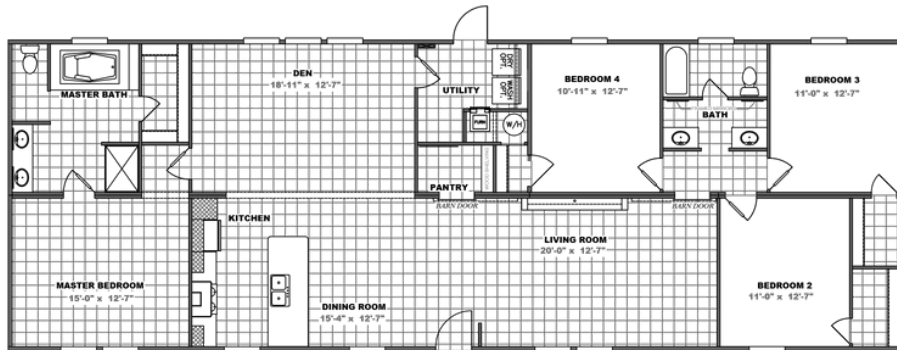

### SSP-28764A "BREEZE II HD"

Model number: 51SSP28764AH19S

4 beds • 2 baths • 2128 sq.ft. • 28' width • 76' depth

Our home building facilities invest in continuous product and process improvements. Plans, dimensions, features, materials, specifications and availability are subject to change without notice or obligation. Renderings and floor plans are representative likenesses of our homes and may differ from the actual homes. We invite you to tour a Home Center near you and inspect the highest value in quality housing available or call (928) 768-8888 to speak with a Home Consultant. Copyright 2017, CMH. All rights reserved.